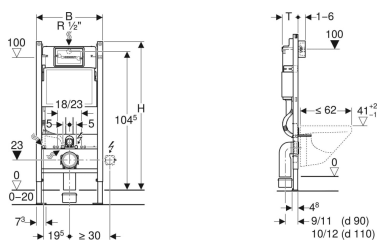

Geberit DuofixBasic element for wall-hung WC, 112 cm, with Delta concealed cistern 12 cm

Application purposes

- For drywall construction
- For installation in part or room-height prewall installations
- For installation in room-height installation walls
- For wall-hung WCs with connection dimensions in accordance with EN 33:2011
- For wall-hung WCs with projection up to 62 cm
- For single flush, dual flush or stop-and-go flush
- For floor constructions 0–20 cm

Characteristics

- Statically self-supporting frame, protected against corrosion with powder coating
- Frame top open
- Frame with ø 9 mm drilling holes for fastening in wood frame construction
- Frame with holes to receive Geberit Duofix wall anchors for elements with frame top open

- Frame prepared for support brackets for WC ceramic appliances with small contact surfaces
- Galvanized feet
- Feet adjustable 0–20 cm
- Foot plates made of plastic
- Foot plate depth suitable for installation in U-profiles UW 50
- Concealed cistern with front actuation
- Concealed cistern, fully insulated against condensation
- Immediate post flush possible with factory setting
- Water supply connection on the rear or top centre
- With conduit pipe for feed pipe for Geberit AquaClean shower toilets and for connection cable
- Fastening option for electrical connection

Technical data

Flush volume, factory setting	6 / 3 l
Flush volume large, adjustment range	4 / 4.5 / 6 / 7.5 l
Flush volume small, adjustment range	2–4 l
Height-adjustable	No

Scope of delivery

- Water supply connection unit R 1/2", compatible with MasterFix and MeplaFix, with integrated angle stop valve and adapter ring
- Protection box for service opening, made of polystyrene foam
- 2 distance bolts
- Connection set for WC, ø 90 mm
- Connection bend 90° made of PE-HD, ø 90 mm
- Adapter socket made of PE-HD, ø 90 / 110 mm
- 2 protection plugs
- 2 threaded rods M12
- Fastening material