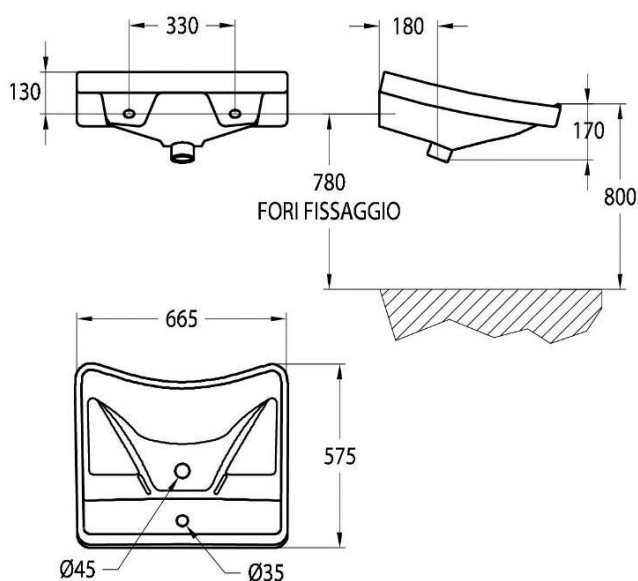

INSTALLAZIONE DIRETTA A PARETE - DIRECT INSTALLATION ON THE WALL
INSTALLACIÓN DIRECTA A PARED - INSTALLATION DIRECTE À MUR