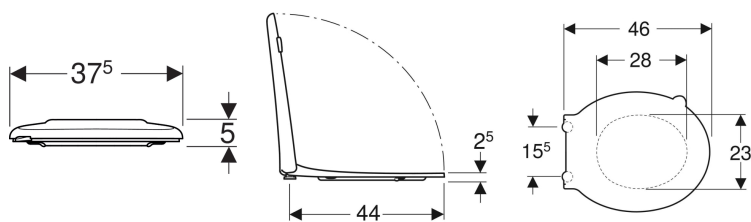

Geberit Selnova Comfort WC seat, barrier-free, fastening from below

Example image

Characteristics

- Overlapping WC lid

Technical data

Product material

Duroplast

Art. no.	Colour / surface	Soft-closing mechanism	Fastening	Hinge material	
500.133.00.1	white	no	from below	Stainless steel	New
500.133.00.2	carmine red	no	from below	Stainless steel	New