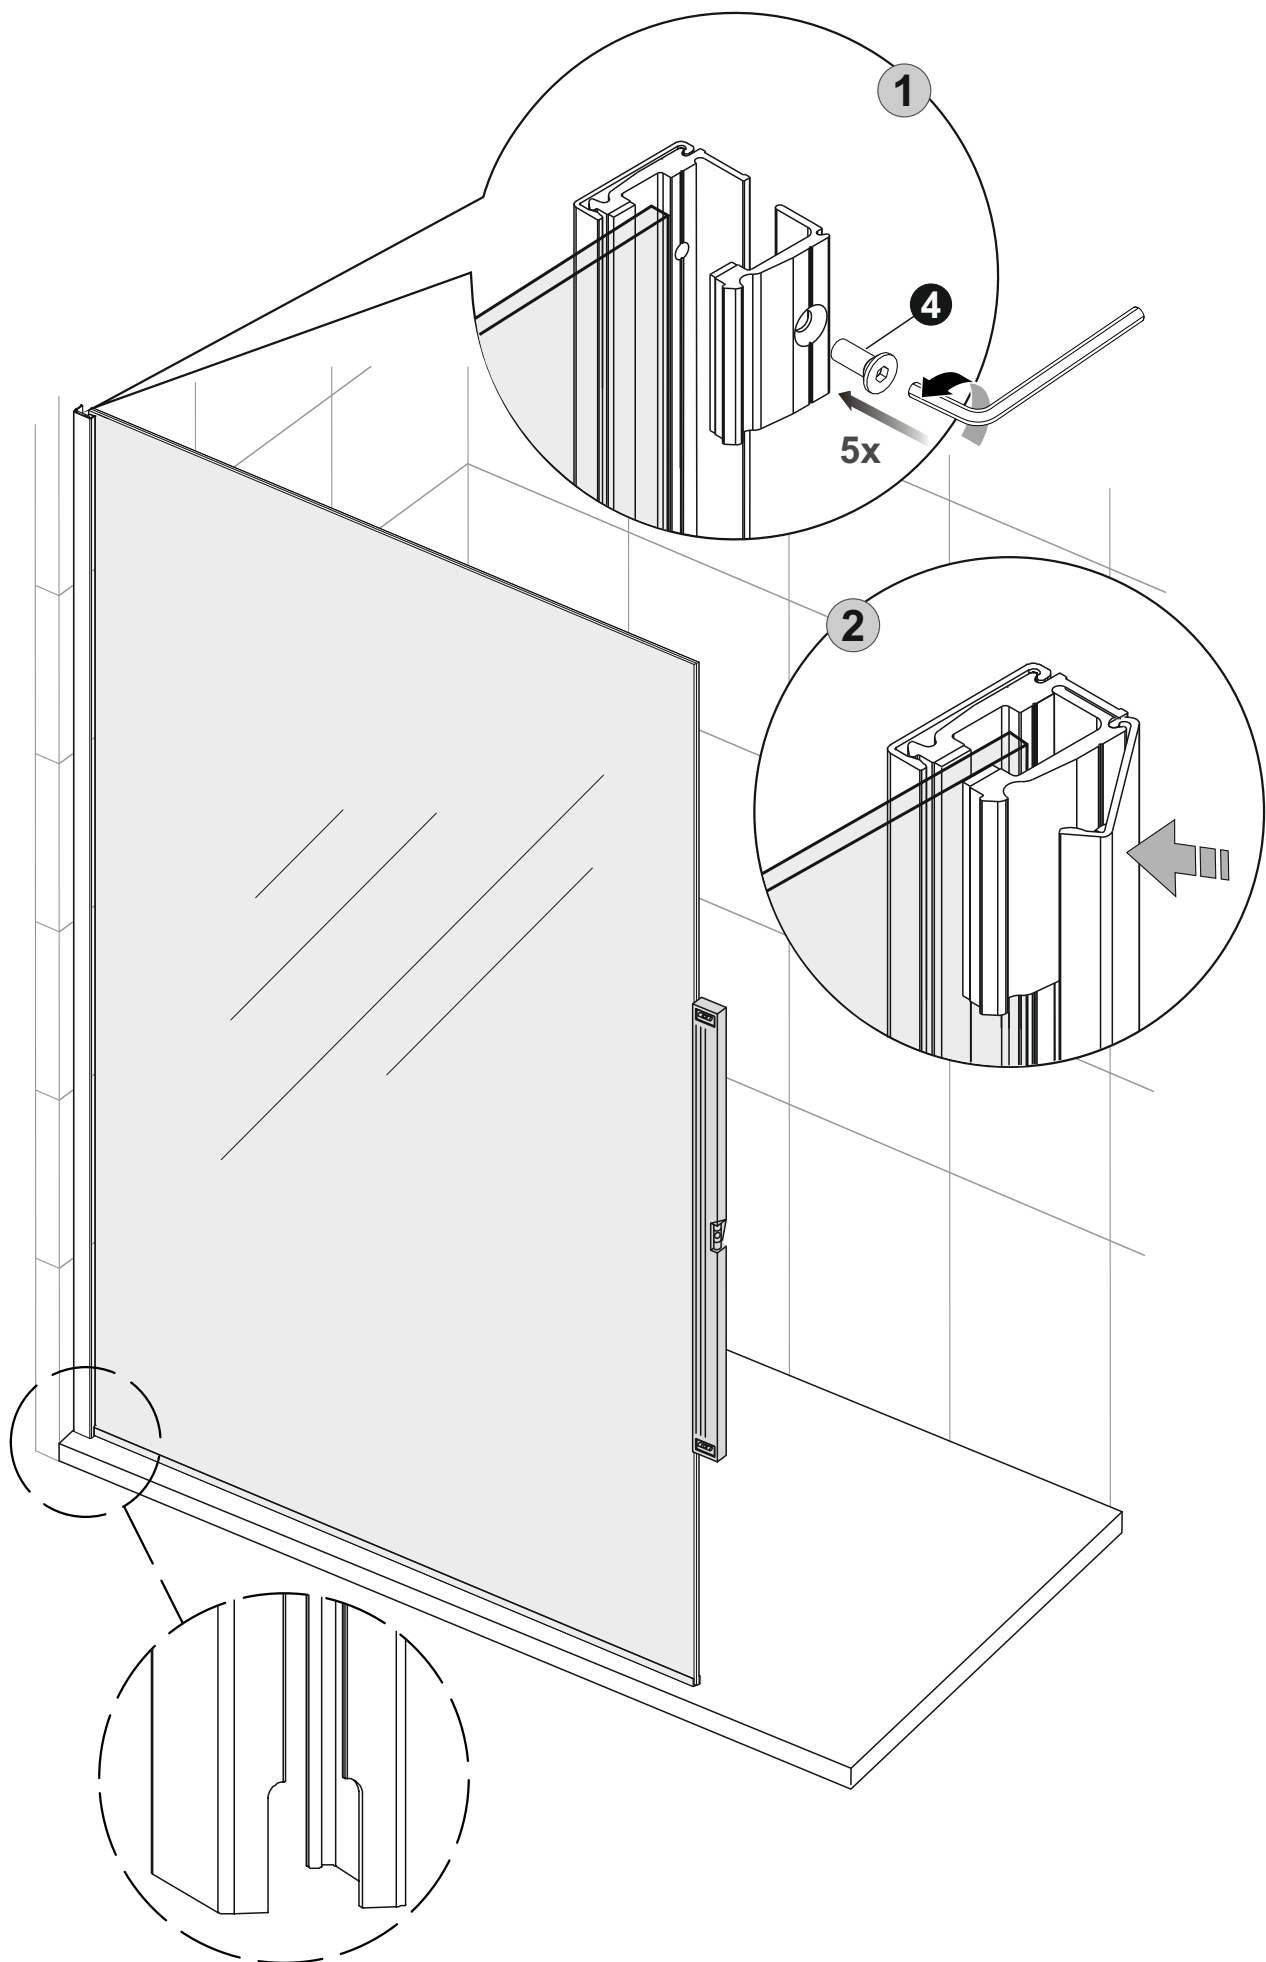

During installation, it is advisable to protect the surfaces of the product (such as the shower tray) using cardboard.

The shower cabins must be installed by qualified personnel.

The manufacturer declines all liability for damage or injury to person or things caused by incorrect installation.

V primeru kombinacije z Zenith +L, skrajšajte letvico za 23 mm

3

1

2

4

5

5* OPCIJA / OPTION / MOŽNOST

6