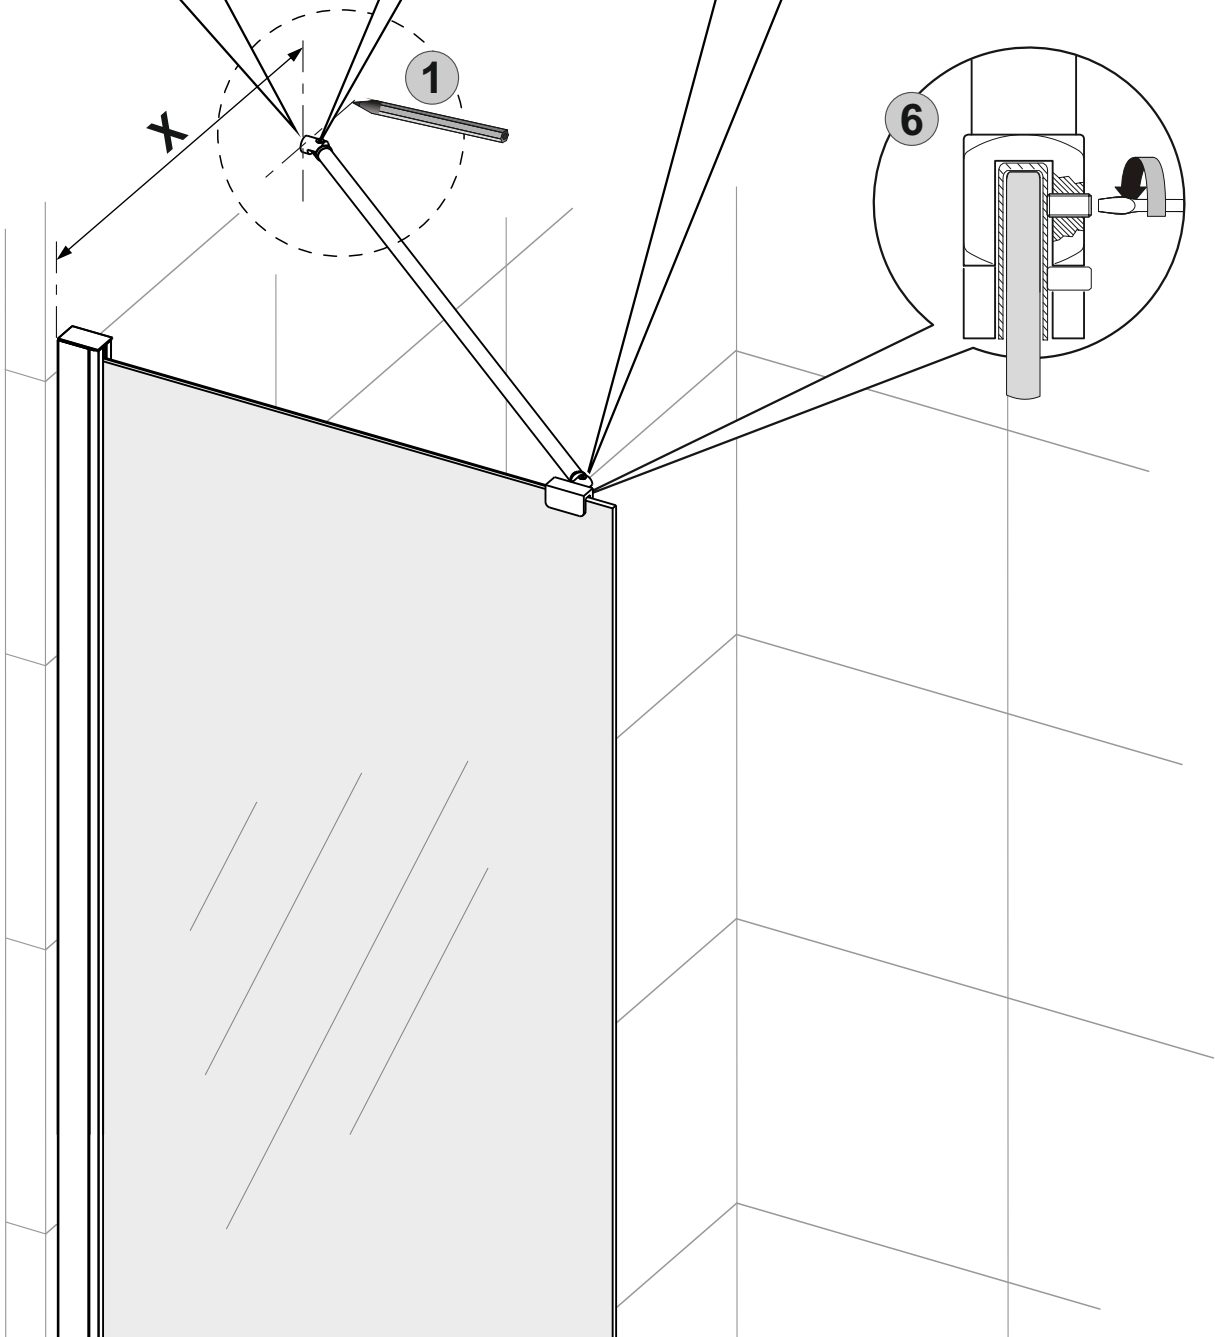

During installation, it is advisable to protect the surfaces of the product (such as the shower tray) using cardboard.

The shower cabins must be installed by qualified personnel.

The manufacturer declines all liability for damage or injury to person or things caused by incorrect installation.

V primeru kombinacije z Zenith +L, skrajšajte letvico za 23 mm

3

1

2

4

5

5* OPCIJA / OPTION / MOŽNOST

6