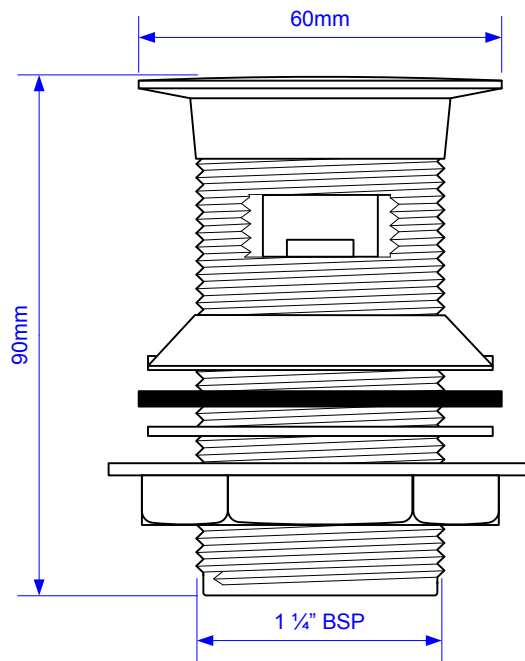

Code:

CW60-CB

© McALPINE
23/09/2002

Drawing verified
correct as of: 23/09/2002

DRAWN BY

RM

REVISED

SCALE

1: 1.25

FILENAME

CW60-CB.VSD

DATE

23/09/2002