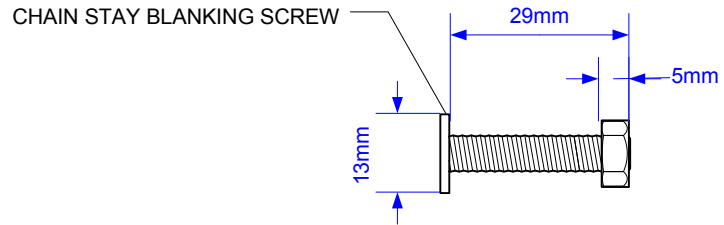

Code:

CW60-CB

© McALPINE
23/09/2002

Drawing verified
correct as of: 23/09/2002

DRAWN BY

RM

REVISED

SCALE