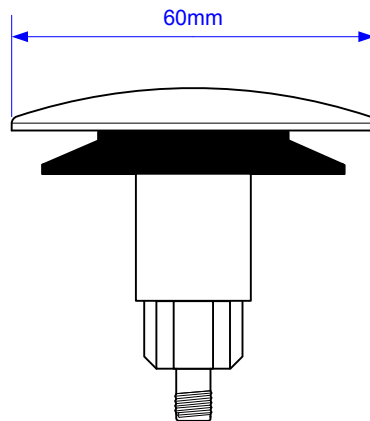

Code:

CW60-CB

© McALPINE
23/09/2002

Drawing verified
correct as of: 23/09/2002

DRAWN BY

RM

REVISED

SCALE